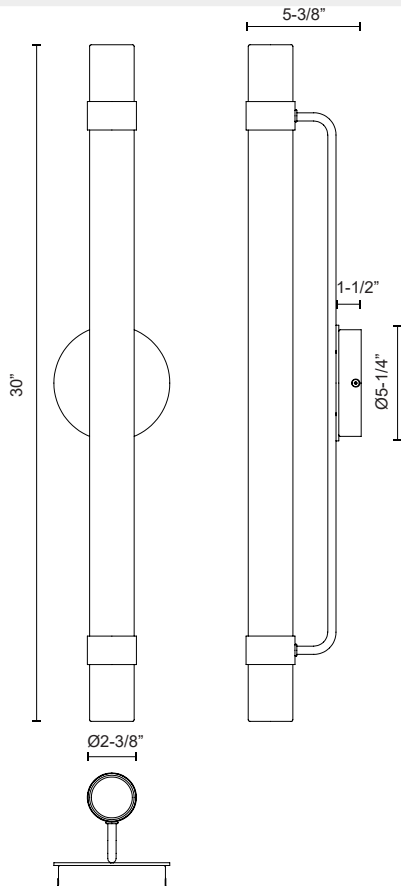

## MADISON WV324230-UNV

FIXTURE DIMENSIONS	W2-3/8" x H30" x E5-3/8"
LIGHT SOURCE	LED with DC Driver
TOTAL LUMENS	1760lm
WATTAGE	24W
DELIVERED LUMENS	PNGO-2030lm; UBGO-1805lm; VBGO-1845lm;
VOLTAGE	120-277V
COLOR TEMPERATURE	3000K
CRI (RA)	90CRI
DIMMABLE	Yes, TRIAC or ELV Dimmer (Not Included)
GLASS DETAILS	Glossy Opal
MATERIAL	Aluminum + Steel + Glass
INSTALL OPTIONS	All Orientation; Wall;
LOCATION	Damp
CANOPY DIMENSIONS	D5-1/4" x E1-1/2"
CEC TITLE 24 JA8	Yes, JA8-2022
PAINT FINISH	PN01; UB01; VB01;
ILLUMINATION DIRECTION	Omni-directional
HEIGHT TO CENTER	15"

[ D - Diameter, L - Length, W - Width, H - Height, E - Extension ]