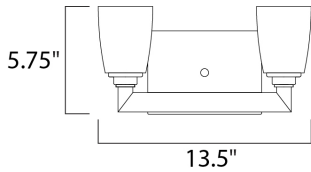

MEASUREMENTS

DIMENSION : 13.5" W x 5.75" H x 4," Ext
 BACK PLATE : 4.25" W x 5.75" H
 HANGING WEIGHT : 3.09 lb

LAMPING

INPUT VOLTAGE : 120V
 LUMENS : 900 Rated (0 Del.)
 BULB : 2 x 40W (INCLUDED), 80W Total
 DIMMABLE : Dimmable
 COLOR_TEMP : 2900K