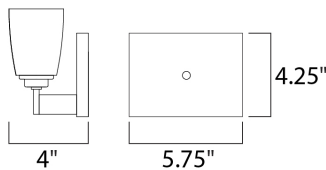

MEASUREMENTS

DIMENSION : 13.5" W x 5.75" H x 4," Ext
 BACK PLATE : 4.25" W x 5.75" H
 HANGING WEIGHT : 3.09 lb

LAMPING

INPUT VOLTAGE : 120V
 LUMENS : 900 Rated (0 Del.)
 BULB : 2 x 40W (INCLUDED), 80W Total
 DIMMABLE : Dimmable
 COLOR_TEMP : 2900K