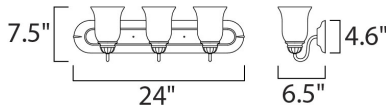

**MEASUREMENTS**

DIMENSION : 24." W x 7.5" H x 6.5" Ext  
 BACK PLATE : 24.4" W x 4.6" H  
 HANGING WEIGHT : 6.9 lb

**LAMPING**

INPUT VOLTAGE : 120V  
 LUMENS : 3,450 Rated (0 Del.)  
 BULB : 3 x 60W (NOT INCLUDED), 180W Total  
 DIMMABLE : Dimmable  
 COLOR\_TEMP : 2700K