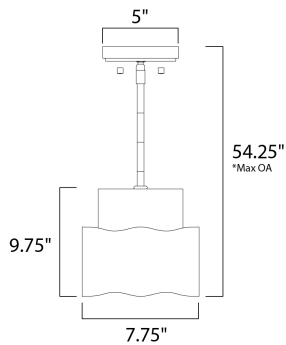

*max overall height

MEASUREMENTS

DIMENSION : 7.75" L x 7.75" W x 9.75" H
 MAX OAH : 54.25" OAH x 19." OAH
 CANOPY : 5." W x 1." H x 5." L
 HANGING WEIGHT : 7.26 lb

LAMPING

LUMENS : 425 Rated (0 Del.)
 BULB : 1 x 60W (NOT INCLUDED), 60W Total
 DIMMABLE : Dimmable