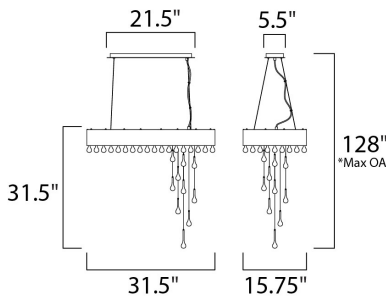

PRODUCT DESCRIPTION

The Drops collection doubles as kinetic art with hanging crystal teardrops descending from a chrome-plated grid of crystals and anchored by a Brushed Aluminum frame. The 20 Watt G4 Xenon bulbs give the crystal drops an ethereal glow, drawing the eye upwards. The Drops collection riffs on the roaring 20's with its Gatsbyesque use of art deco styling.

*max overall height

MEASUREMENTS

DIMENSION : 31.5" L x 15.75" W x 31.5" H
 MAX OAH : 128." OAH
 CANOPY : 5.5" W 21.5" L
 HANGING WEIGHT : 61.73 lb

LAMPING

LUMENS : 0 Rated (0 Del.)
 BULB : 15 x 20W (INCLUDED), 300W Total

FINISHES OPTION

Brushed Aluminum AL

GLASS

Clear CL

RATINGS

Dry Location

ADDITIONAL

INSTALL UP/DOWN:
 OPERATING TEMPERATURE:
 -20°C (-4°F), 40°C (104°F)