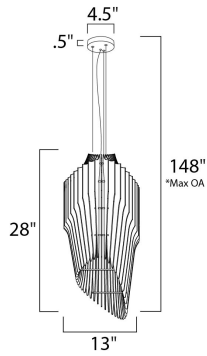

*max overall height

MEASUREMENTS

- DIMENSION : 13." L x 13." W x 28." H
- MAX OAH : 148." OAH
- CANOPY : 4.5" W x 5." H x 4.5" L
- HANGING WEIGHT : 10.96 lb

LAMPING

- INPUT VOLTAGE : 120V
- LUMENS : 525 Rated (0 Del.)
- BULB : 3 x 2.5W LED (INCLUDED), 8W Total
- DIMMABLE : Dimmable
- CRI : 80+ CRI
- COLOR_TEMP : 3000K