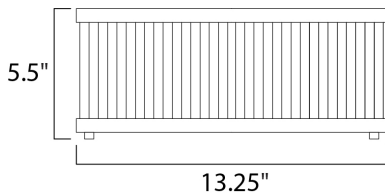

**MEASUREMENTS**

DIMENSION : 13.25" L x 13.25" W x 5.5" H  
 CANOPY : 9.75" W x 1." H x 9.75" L  
 HANGING WEIGHT : 10.56 lb

**LAMPING**

LUMENS : 1,280 Rated (0 Del.)  
 BULB : 3 x 60W (NOT INCLUDED), 180W Total  
 DIMMABLE : Dimmable