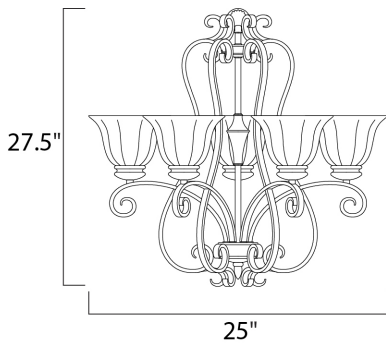

PRODUCT DESCRIPTION

A curvaceous metal frame finished in Platinum Dusk tastefully support fluted Wilshire glass shades.

FINISHES OPTION

Platinum Dusk PD

GLASS

Wilshire WS

MATERIAL

Steel

RATINGS

cETLusDry Location Dimmable

ADDITIONAL

ADJUSTABLE
 INSTALL UP/DOWN:
 RATED LIFE 2500 Hours
 OPERATING TEMPERATURE:
 -20°C (-4°F), 40°C (104°F)

MEASUREMENTS

DIMENSION : 25." L x 25." W x 27.5" H
 HANGING WEIGHT : 14.51 lb