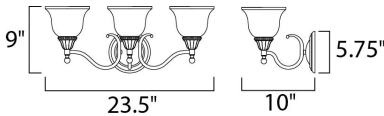

**PRODUCT DESCRIPTION**

A beautifully styled collection offered in Satin Nickel or our popular Oil Rubbed Bronze finish.

**MEASUREMENTS**

DIMENSION : 23.5" W x 9." H x 10." Ext  
 BACK PLATE : 5.75" W x 5.75" H x 3." HCO  
 HANGING WEIGHT : 5.84 lb

**LAMPING**

INPUT VOLTAGE : 120V  
 LUMENS : 3,450 Rated (0 Del.)  
 BULB : 3 x 60W (NOT INCLUDED), 180W Total  
 DIMMABLE : Dimmable

**FINISHES OPTION**

Satin Nickel SN

**GLASS**

Soft Vanilla SV

**MATERIAL**