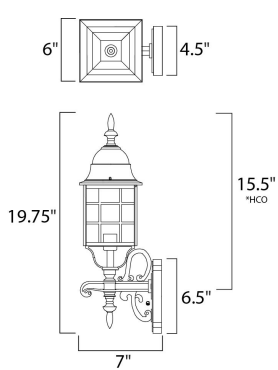

MEASUREMENTS

DIMENSION : 6." W x 19.75" H x 7." Ext
BACK PLATE : 4.5" W x 6.5" H x 15.5" HCO
HANGING WEIGHT : 2.9 lb

LAMPING

INPUT VOLTAGE : 120V
LUMENS : 1,150 Rated (0 Del.)
BULB : 1 x 100W (NOT INCLUDED), 100W Total
DIMMABLE : Dimmable
COLOR_TEMP : 2700K

Always consult a qualified electrician before installing any lighting product.